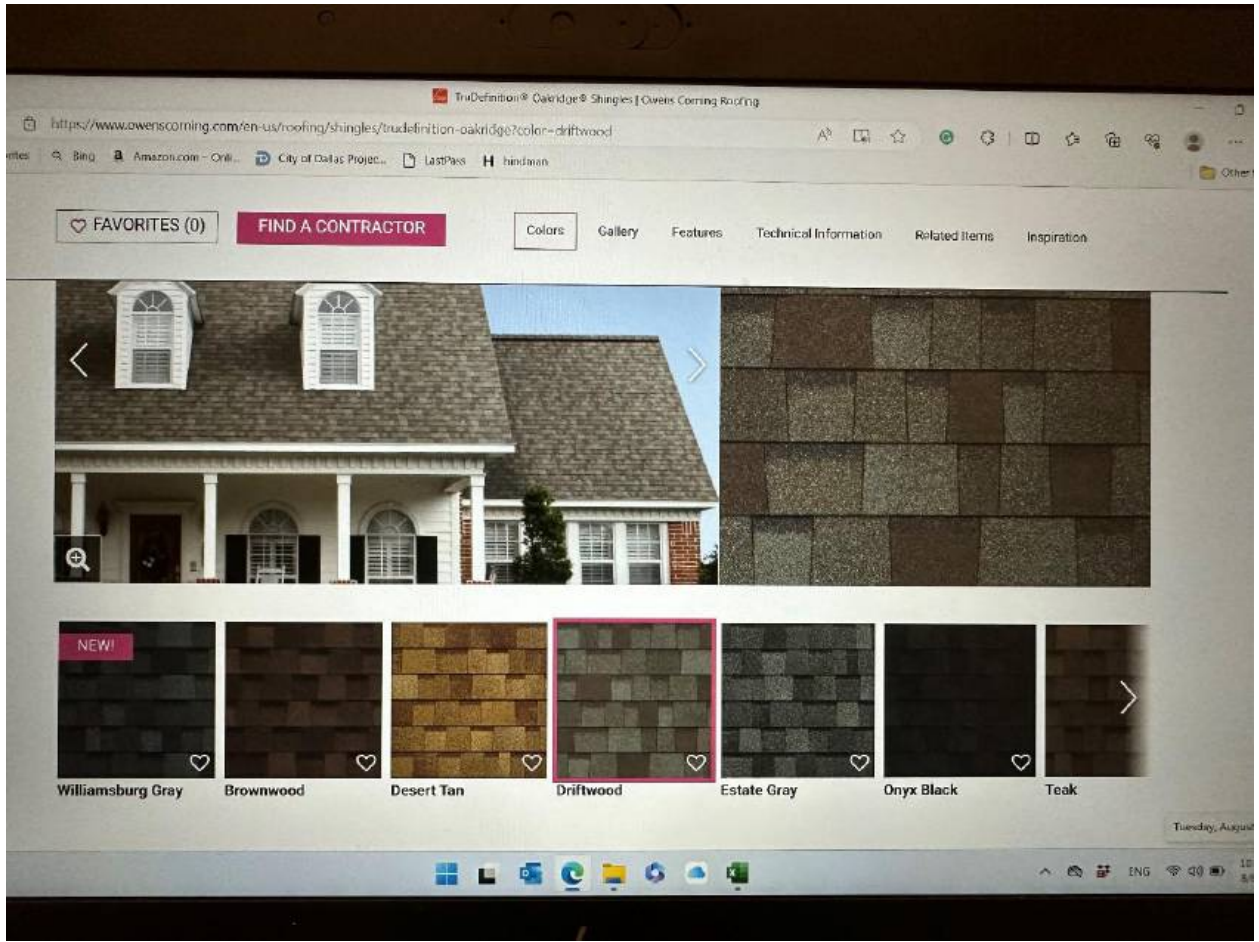

Townhome Owners - Survey Questions:

Which shingle do you prefer for re-roof?

- Option# 1 – GAF Timberline HDZ; Color: Weathered wood

☐ Option# 2: - GAF Timberline NS; Color: Weathered wood.

The screenshot shows the GAF website's product page for Timberline NS Shingles. The browser address bar displays 'gaf.com/en-us/products/timberline-ns-shingles'. The page features the GAF logo with the tagline 'We protect what matters most'. Navigation links include 'Roof Shingles', 'Residential Roofing', 'Commercial Roofing', 'Homeowners', 'Professionals', and 'About GAF'. A search bar and a 'FIND A CONTRACTOR' button are also visible. The main content area includes a large image of a house with the shingles, a product title 'Timberline® NS Shingles', a description: 'Stylish yet practically priced shingles provide value and performance with a natural shadow effect.', a 4.8 star rating from 456 reviews, and a 'WRITE A REVIEW' link. Below this, there are buttons for 'ALL COLORS' and 'IN YOUR AREA', and a 'Color/Finish: Weathered Wood' label. A row of color swatches is shown, and a 'FIND A CONTRACTOR' button is at the bottom.

☐ Option# 3: Owens Corning; Color: Driftwood

Date:

Signature of Owner/Member:

Printed Name of Owner/Member

_____ Plano, TX 75024

Property Address

Email Address: